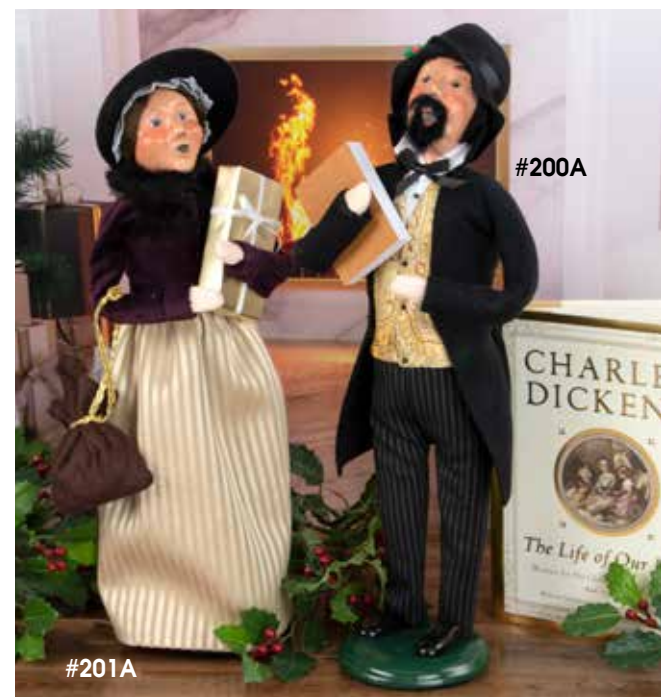

New! CRIES OF LONDON

The Cries of London collection embodies the street vendors of London known for the vocal selling of their wares. Also known as costermongers, these vendors sold everything from fresh fish and meat to produce. The 2022 Cries of London series features a Cry with Meat Pies accompanied by a Woman Selling Bread and children with pies.

#43211	Cry w/ Meat Pies	\$85	#43231	Girl w Pie	\$82
#43221	Woman Selling Bread	\$85	#43241	Boy w Pie	\$82

New!

- *Available in African American

SALVATION ARMY

Byers' Choice is proud to make these special Caroler® figurines in honor of this charitable organization. A portion of the proceeds from these figurines will go directly to The Salvation Army.

Visit our website to view more Salvation Army Caroler figurines.

A CHRISTMAS CAROL

Charles Dickens' classic tale is brought to life with our best-selling 'A Christmas Carol' series.

- #201 Scrooge\$82
- #205 Marley's Ghost.....\$85
- #2112A Mrs. Cratchit.....\$82
- #209 Bob Cratchit & Tiny Tim.....\$160
- #2113B Mrs. Fezziwig\$82
- #2114B Mr. Fezziwig\$82

NUTCRACKER BALLET

A HOLIDAY MASTERPIECE

Over 100 years old, the Nutcracker Ballet was first presented at the Mariinsky Theatre in Russia (1892). This holiday classic is the enchanting adventure of young Clara and her favorite Christmas toy, the Nutcracker, which comes alive on Christmas Eve and whisks her away to a magical kingdom.