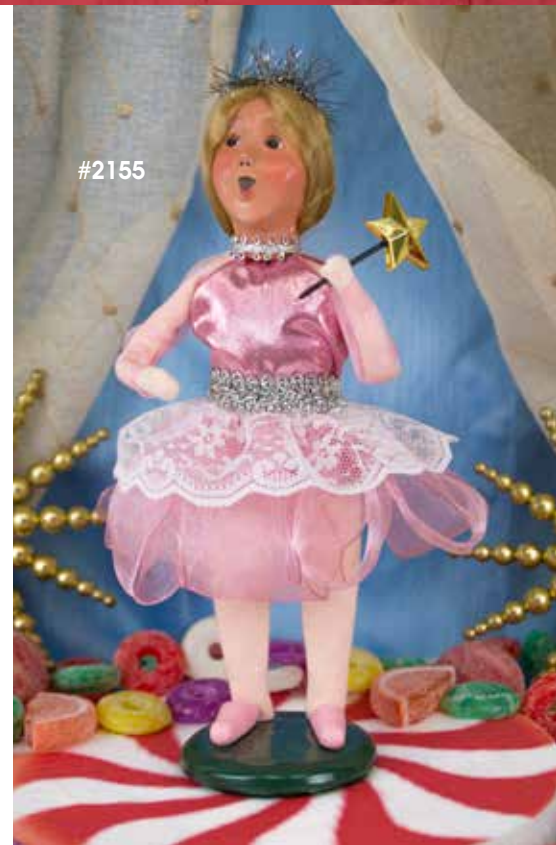

- #2116A Spirit of Christmas Past\$82
- #207 Spirit of Christmas Present.....\$85
- #208 Spirit of Christmas Future.....\$82
- #200A Charles Dickens.....\$84
- #201A Catherine Dickens.....\$84

Shop Caroler Accessories at www.byerschoice.com

NUTCRACKER BALLET

A HOLIDAY MASTERPIECE

Over 100 years old, the Nutcracker Ballet was first presented at the Mariinsky Theatre in Russia (1892). This holiday classic is the enchanting adventure of young Clara and her favorite Christmas toy, the Nutcracker, which comes alive on Christmas Eve and whisks her away to a magical kingdom.

- #2151 Clara \$84
- #2152 The Nutcracker \$84
- #2153 The Mouse King \$84
- #2154 Drosselmeyer \$84
- #2155 Sugar Plum Fairy \$84
- #664 Decorated Tree with Lights \$62
(18" High; Requires 3 "AA" Batteries; Not Included.)