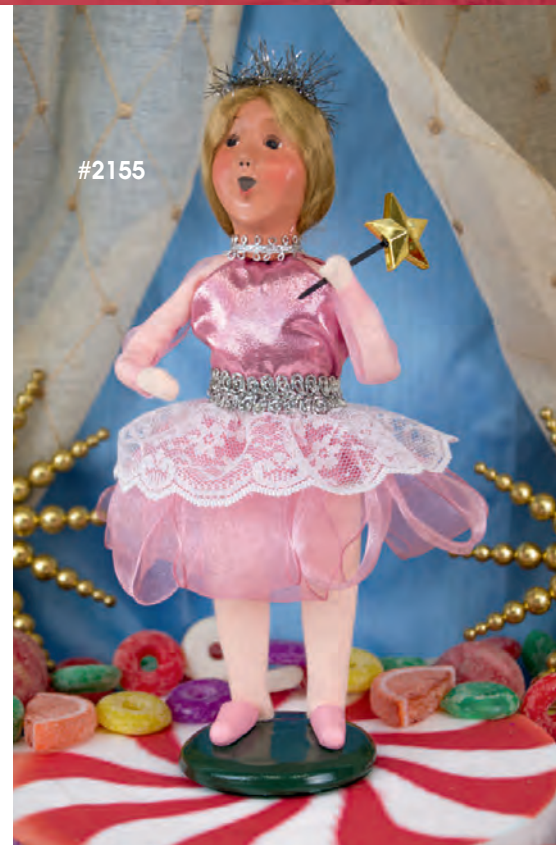

NUTCRACKER BALLET

A HOLIDAY MASTERPIECE

Over 100 years old, the Nutcracker Ballet was first presented at the Mariinsky Theatre in Russia (1892). This holiday classic is the enchanting adventure of young Clara and her favorite Christmas toy, the Nutcracker, which comes alive on Christmas Eve and whisks her away to a magical kingdom.

- #2151 Clara $77
- #2152 The Nutcracker $77
- #2153 The Mouse King $77
- #2154 Drosselmeyer $77
- #2155 Sugar Plum Fairy $77
- #664 Decorated Tree with Lights $53
  (18" High; Requires 3 "AA" Batteries; Not Included.)