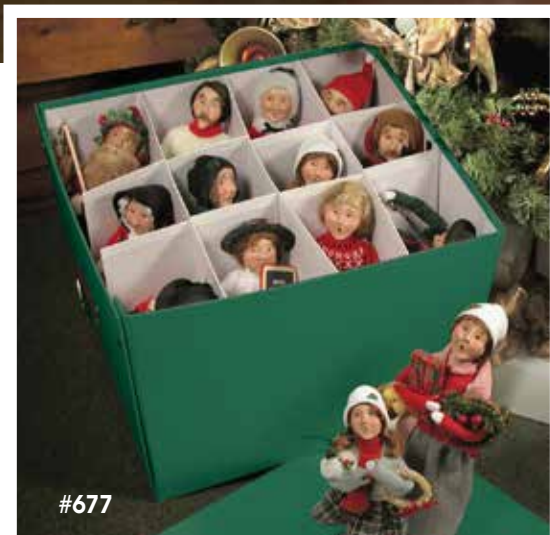

#1181B

#677

Stores up to 12 Carolers - not included.
(17.5"L x 15.5"W x 14"H)

SPRUCE UP FOR THE HOLIDAYS!

Only the best evergreens will do when decorating for the holidays. The tradition of using evergreens at Christmas for early Christians symbolized everlasting life because their boughs stay green all year.

- #1181W Evergreen Woman $74
- #1181M Evergreen Man $74
- #1181G Evergreen Girl $74
- #1181B Evergreen Boy $74
- #677 Caroler Condo Storage Box $44