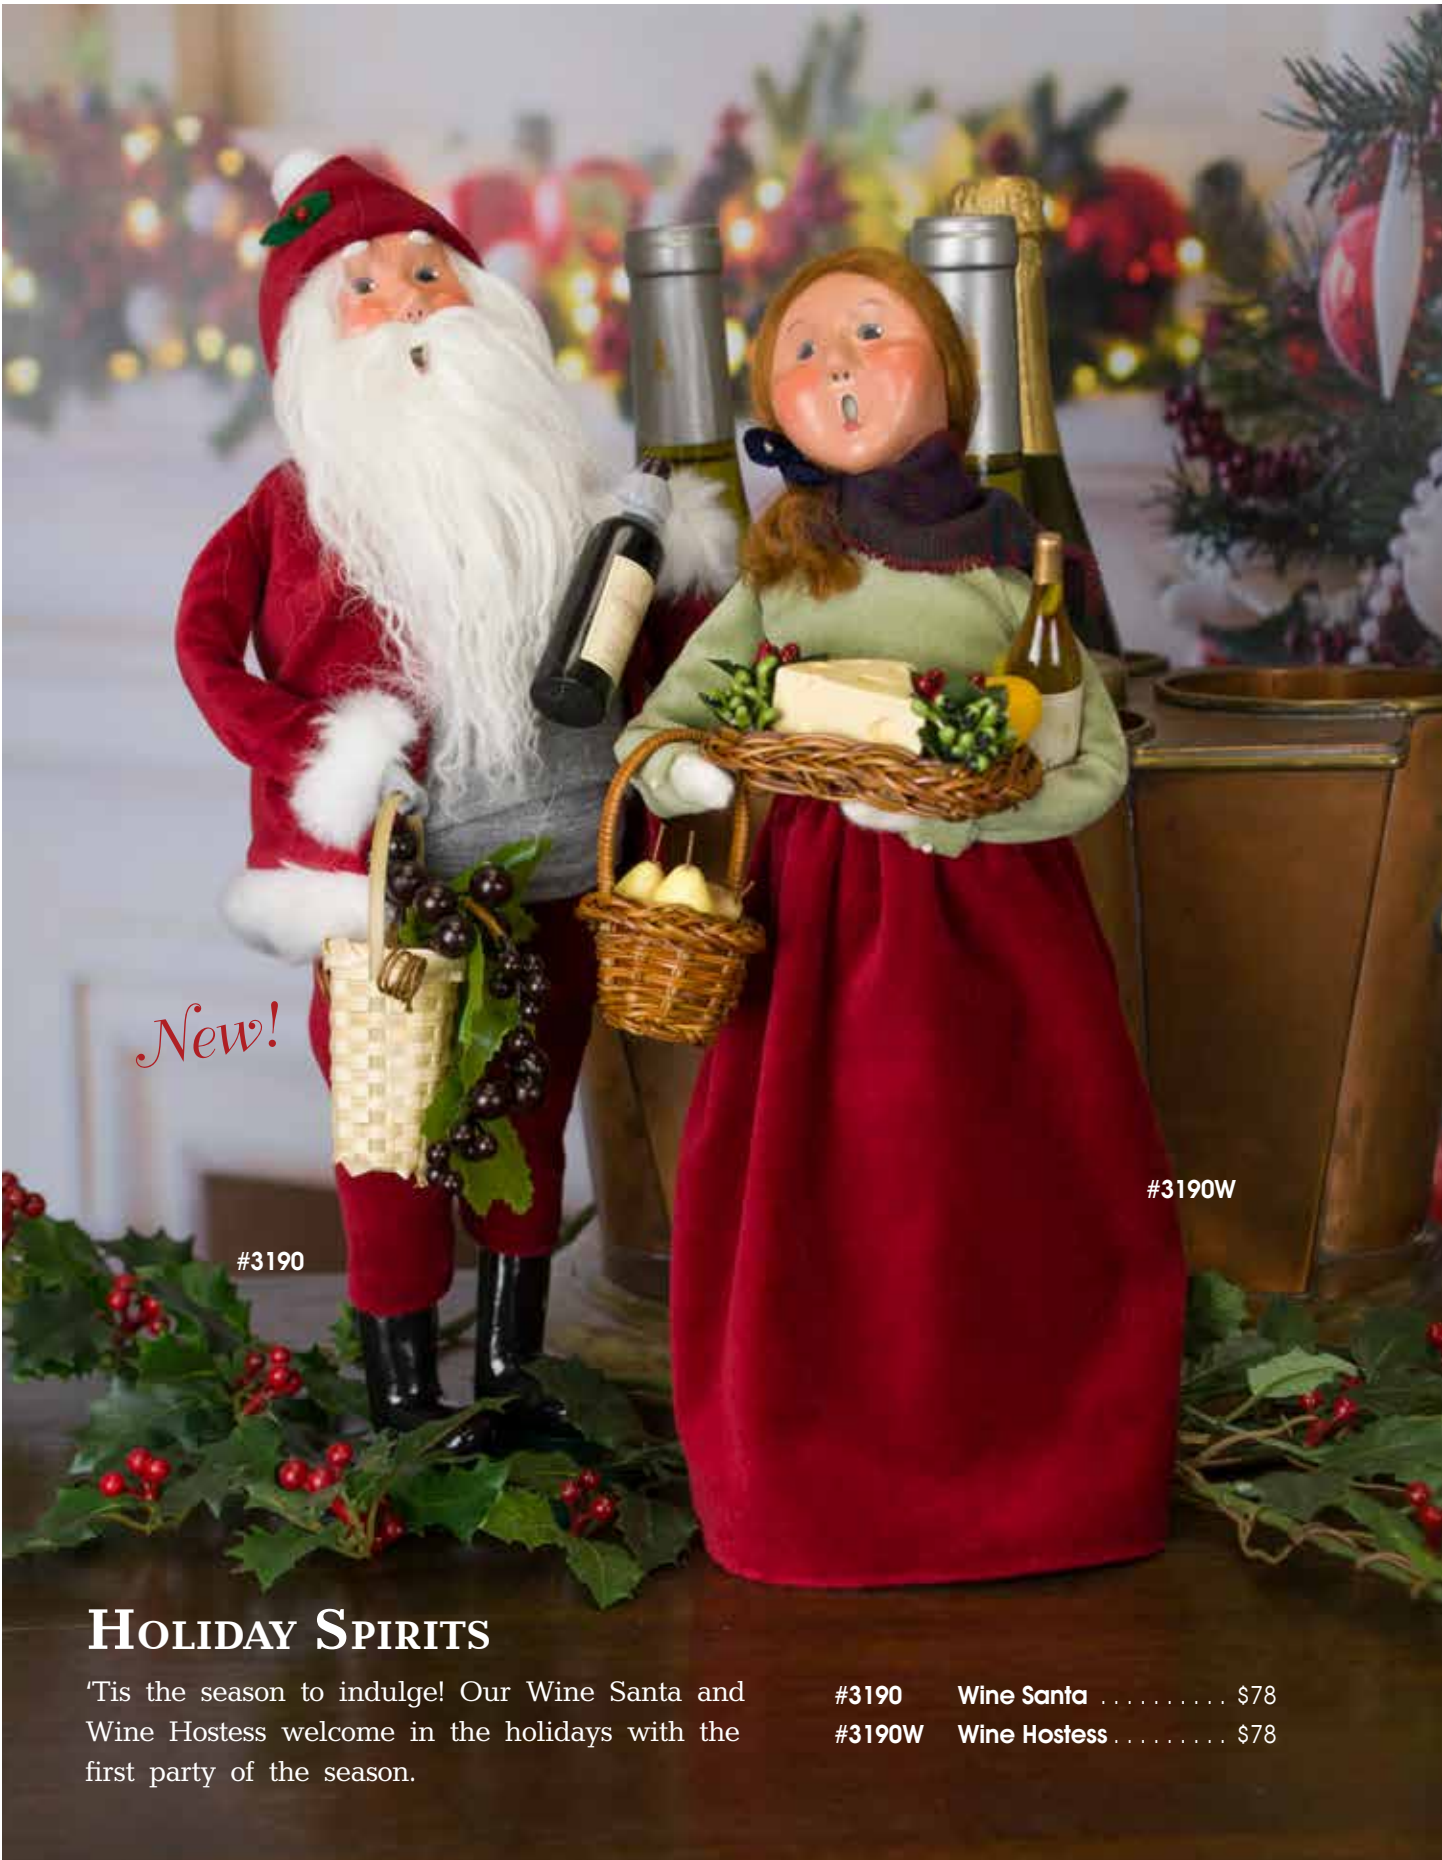

New!

#3190

#3190W

HOLIDAY SPIRITS

'Tis the season to indulge! Our Wine Santa and Wine Hostess welcome in the holidays with the first party of the season.

#3190	Wine Santa	.....	$78
#3190W	Wine Hostess	.....	$78