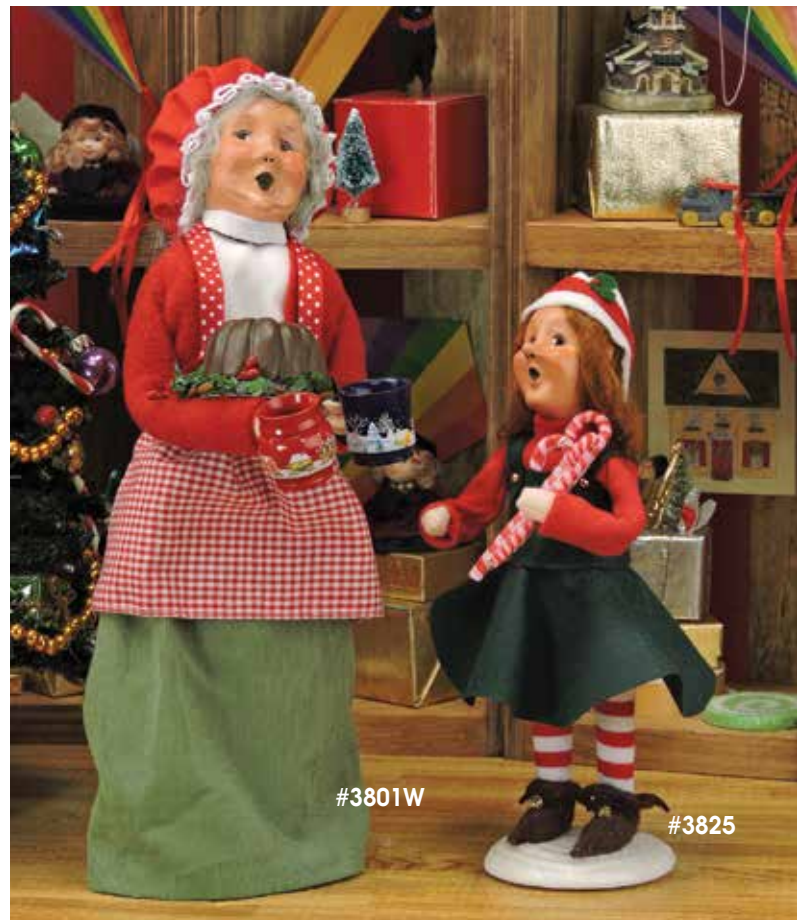

North Pole Collection

New

#3826

#3801W

#3825